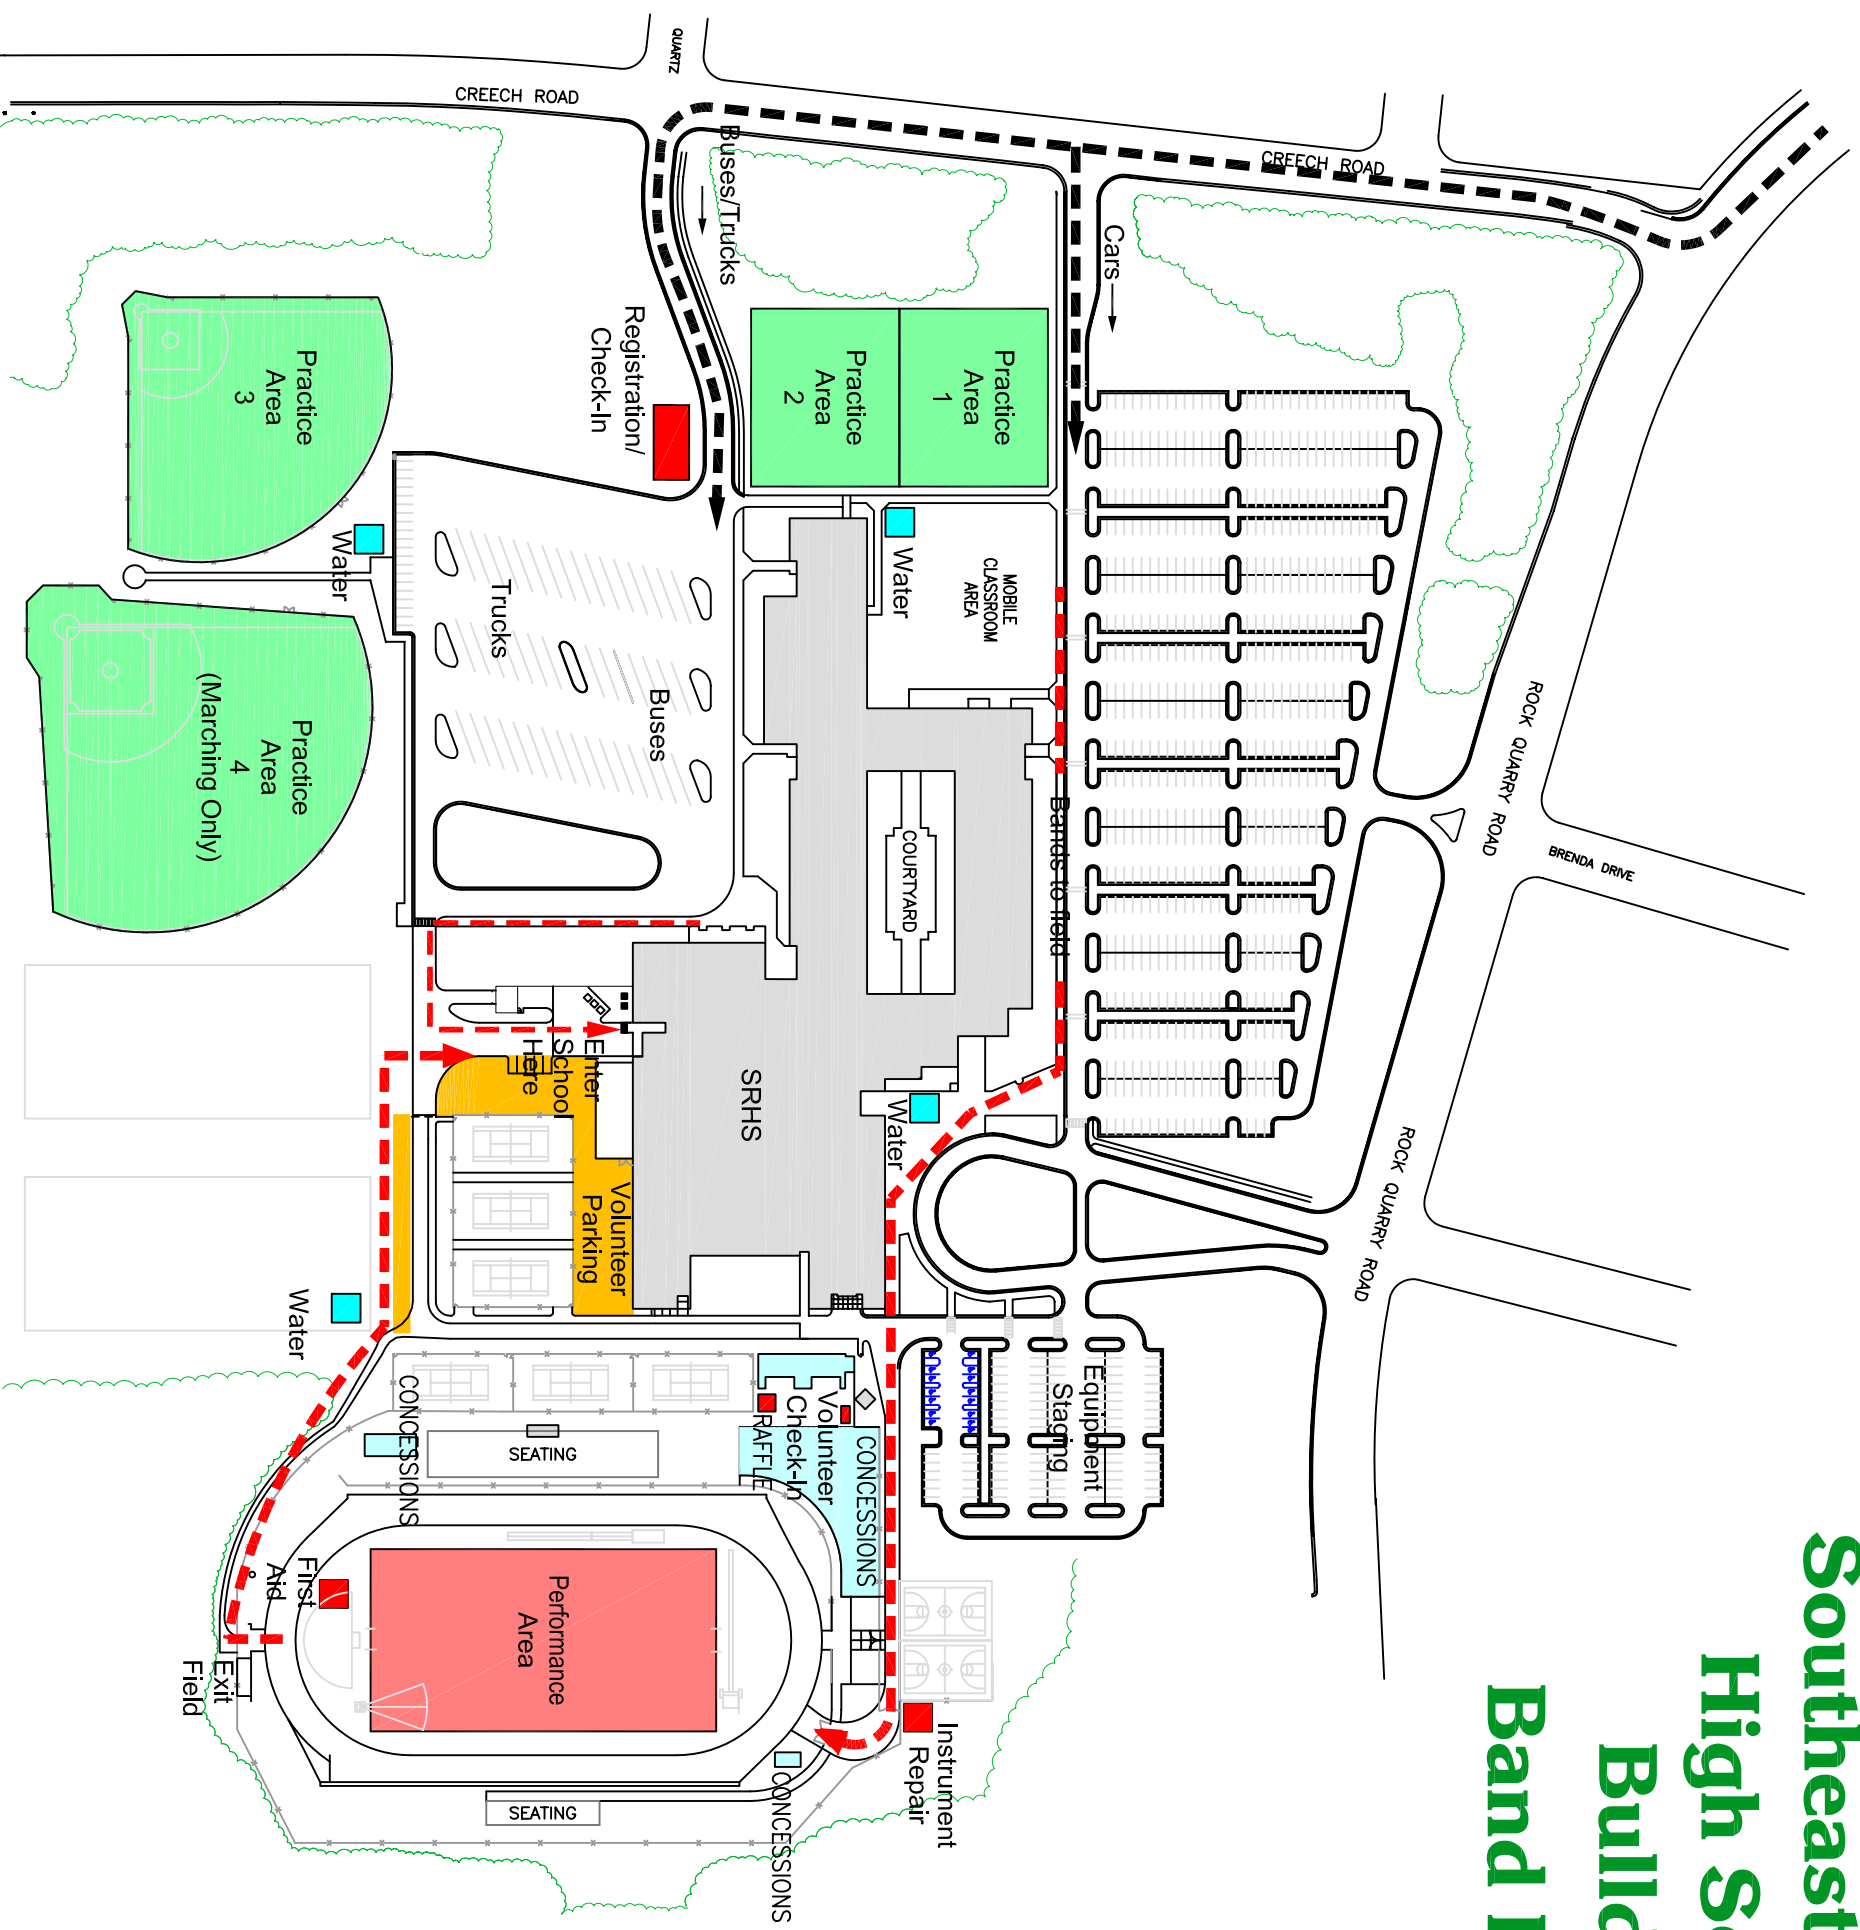

Southwest Raleigh High School Bulldog Band Bash

scale: 1"=200'